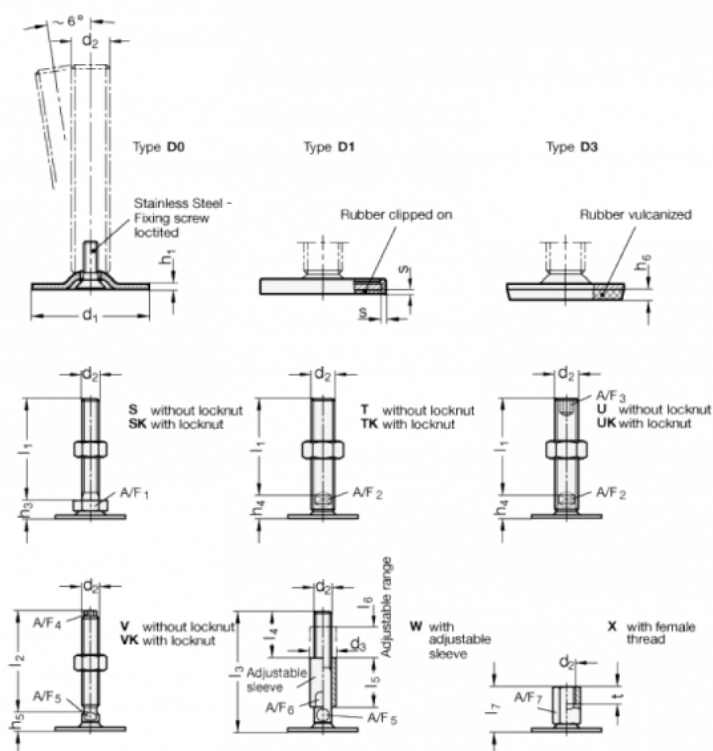

Article number: 204180M20125D0UK

Description: E+G levelling foot
GN 41-80-M20-125-D0-UK

Note: UK With nut, Hexagon socket at the top, Wrench flat at the bottom

Measures

A/F2 = 15
A/F3 = 10
d1 = 80
d2 = M20
h1 = 3
h4 = 18
h6 =
l1 = 125